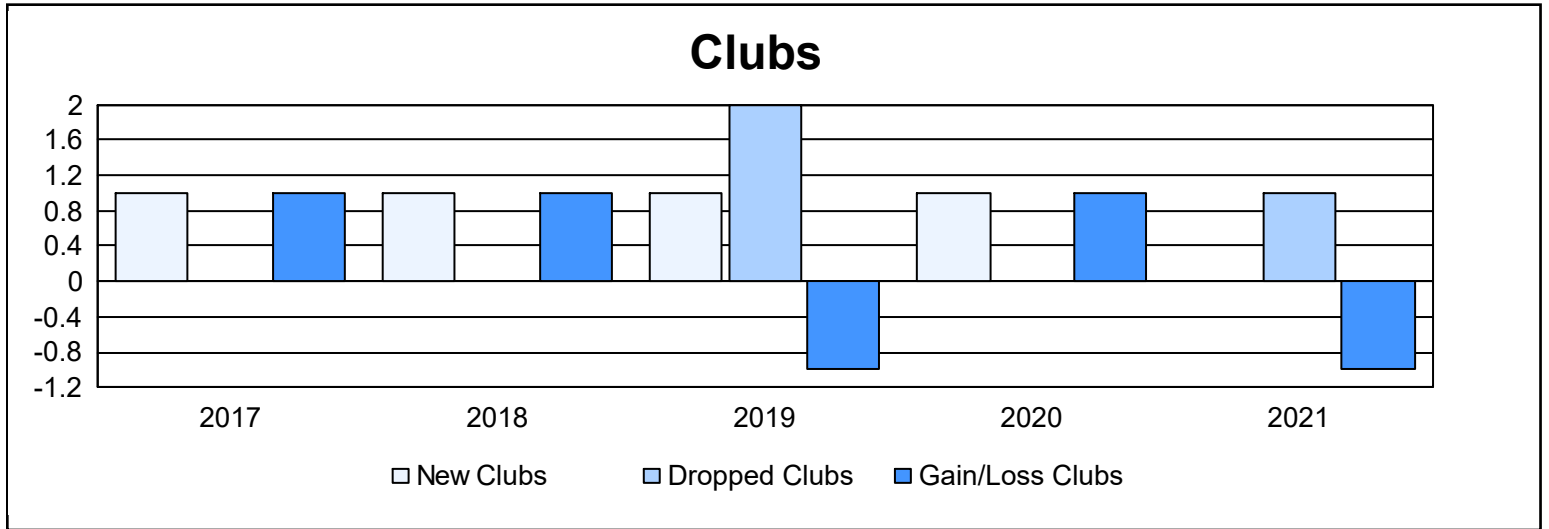

Year	New Clubs	Dropped Clubs	Gain/ Loss Clubs	New Members	Charter Members	Reinstate Members	Transfer Members	Total Member Added	Total Members Dropped	Gain/ Loss Members
2016-2017	1	0	1	154	24	6	2	186	164	22
2017-2018	1	0	1	139	34	1	9	183	170	13
2018-2019	1	2	-1	102	28	3	6	139	107	32
2019-2020	1	0	1	72	24	12	3	111	159	-48
2020-2021	0	1	-1	113	4	5	7	129	124	5
<b>Average</b>	<b>1</b>	<b>1</b>	<b>0</b>	<b>116</b>	<b>23</b>	<b>5</b>	<b>5</b>	<b>150</b>	<b>145</b>	<b>5</b>

### Membership Composition June 2021 Cumulative