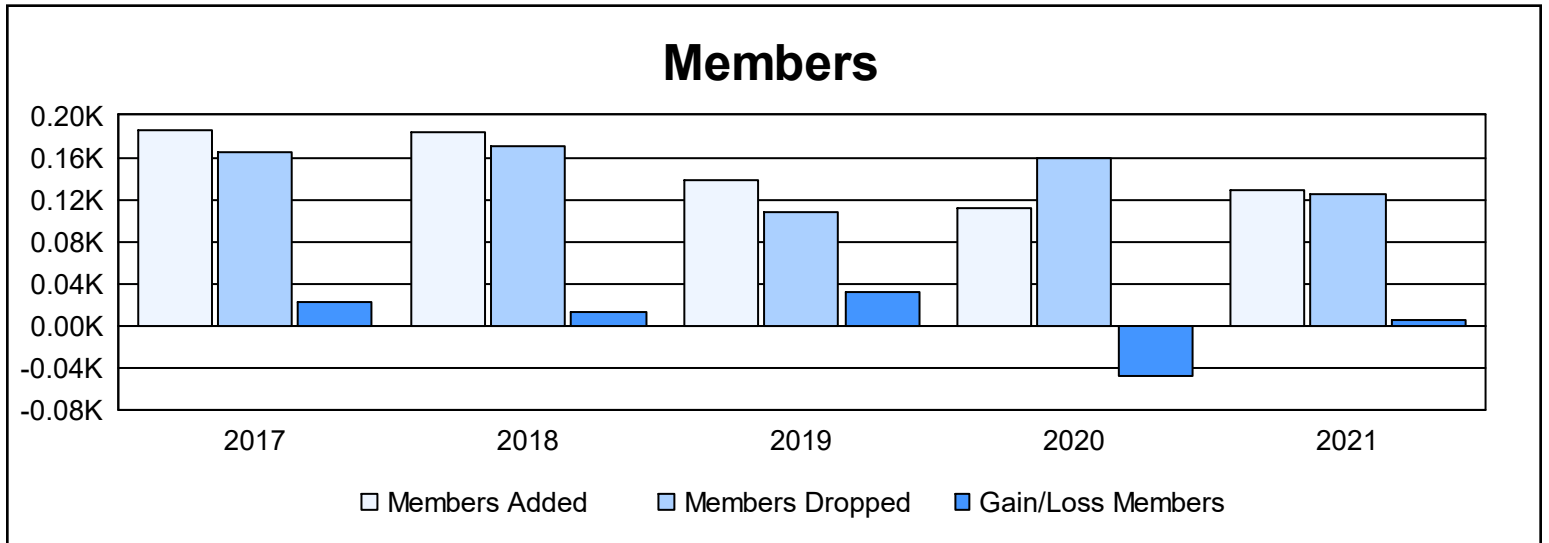

Year	New Clubs	Dropped Clubs	Gain/ Loss Clubs	New Members	Charter Members	Reinstate Members	Transfer Members	Total Member Added	Total Members Dropped	Gain/ Loss Members
2016-2017	1	0	1	154	24	6	2	186	164	22
2017-2018	1	0	1	139	34	1	9	183	170	13
2018-2019	1	2	-1	102	28	3	6	139	107	32
2019-2020	1	0	1	72	24	12	3	111	159	-48
2020-2021	0	1	-1	113	4	5	7	129	124	5
<b>Average</b>	<b>1</b>	<b>1</b>	<b>0</b>	<b>116</b>	<b>23</b>	<b>5</b>	<b>5</b>	<b>150</b>	<b>145</b>	<b>5</b>

### Membership Composition June 2021 Cumulative