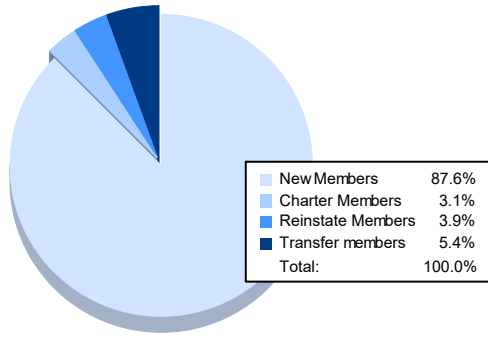

Year	New Clubs	Dropped Clubs	Gain/ Loss Clubs	New Members	Charter Members	Reinstate Members	Transfer Members	Total Member Added	Total Members Dropped	Gain/ Loss Members
2016-2017	1	0	1	154	24	6	2	186	164	22
2017-2018	1	0	1	139	34	1	9	183	170	13
2018-2019	1	2	-1	102	28	3	6	139	107	32
2019-2020	1	0	1	72	24	12	3	111	159	-48
2020-2021	0	1	-1	113	4	5	7	129	124	5
<b>Average</b>	<b>1</b>	<b>1</b>	<b>0</b>	<b>116</b>	<b>23</b>	<b>5</b>	<b>5</b>	<b>150</b>	<b>145</b>	<b>5</b>

### Membership Composition June 2021 Cumulative